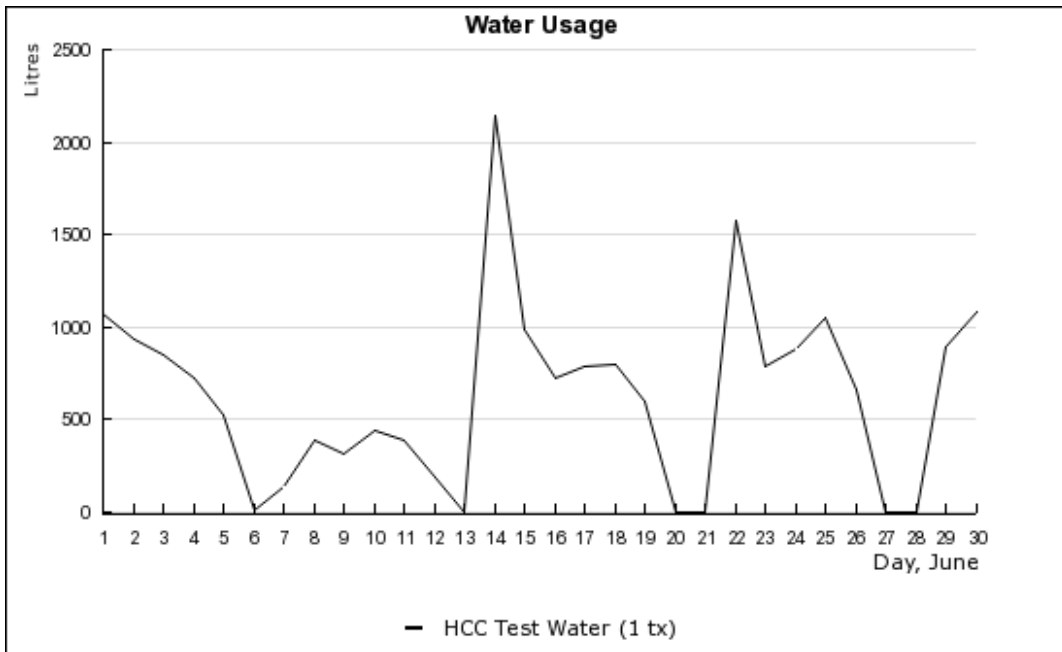

# Smart Metering Energy Report

{a graph cannot be drawn because it is missing trace or date settings}