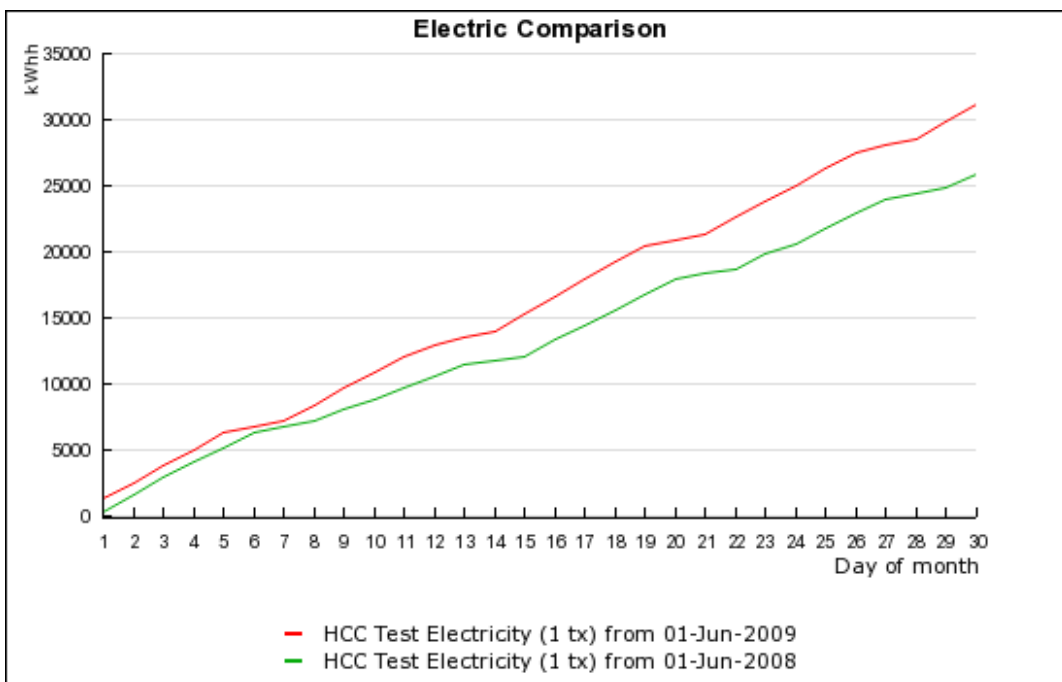

# Smart Metering Energy Report

{a graph cannot be drawn because it is missing trace or date settings}