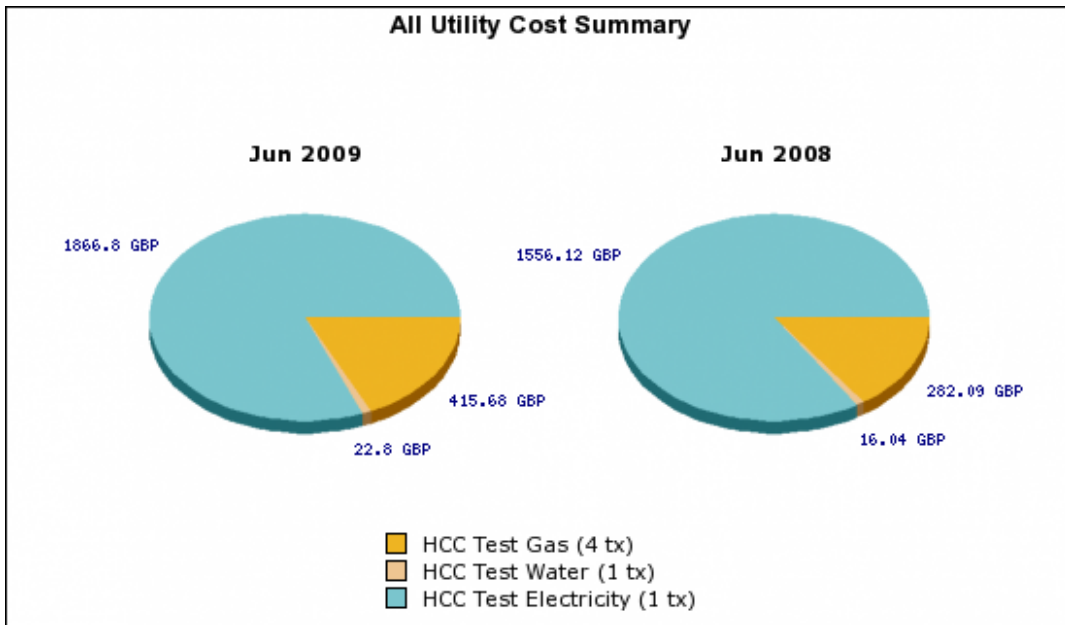

# Smart Metering Energy Report

{a graph cannot be drawn because it is missing trace or date settings}