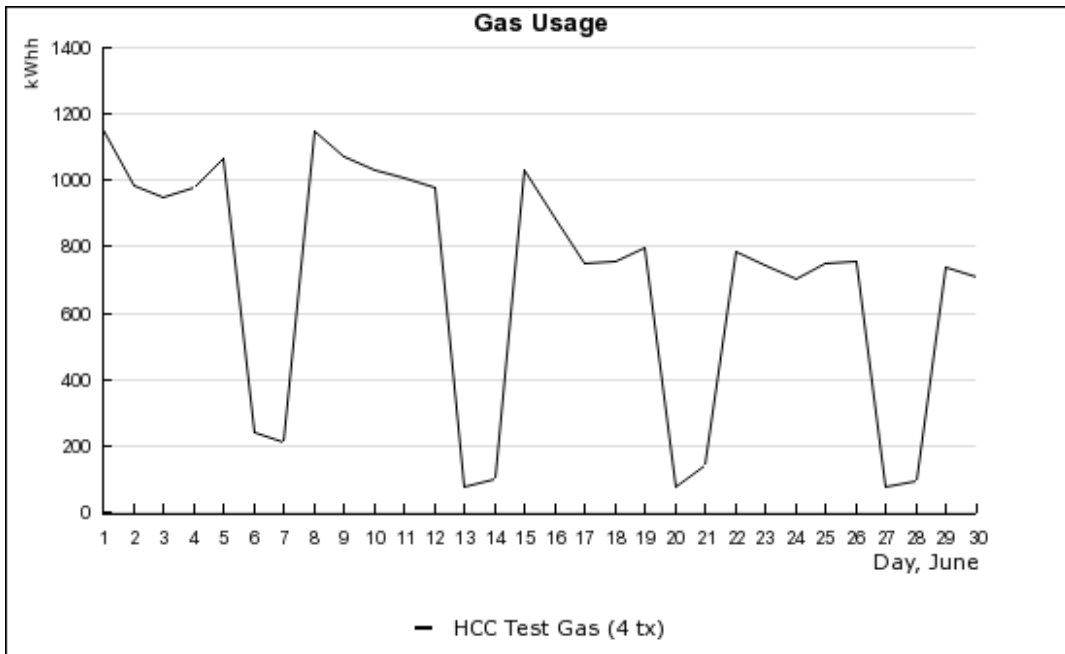

# Smart Metering Energy Report

{a graph cannot be drawn because it is missing trace or date settings}