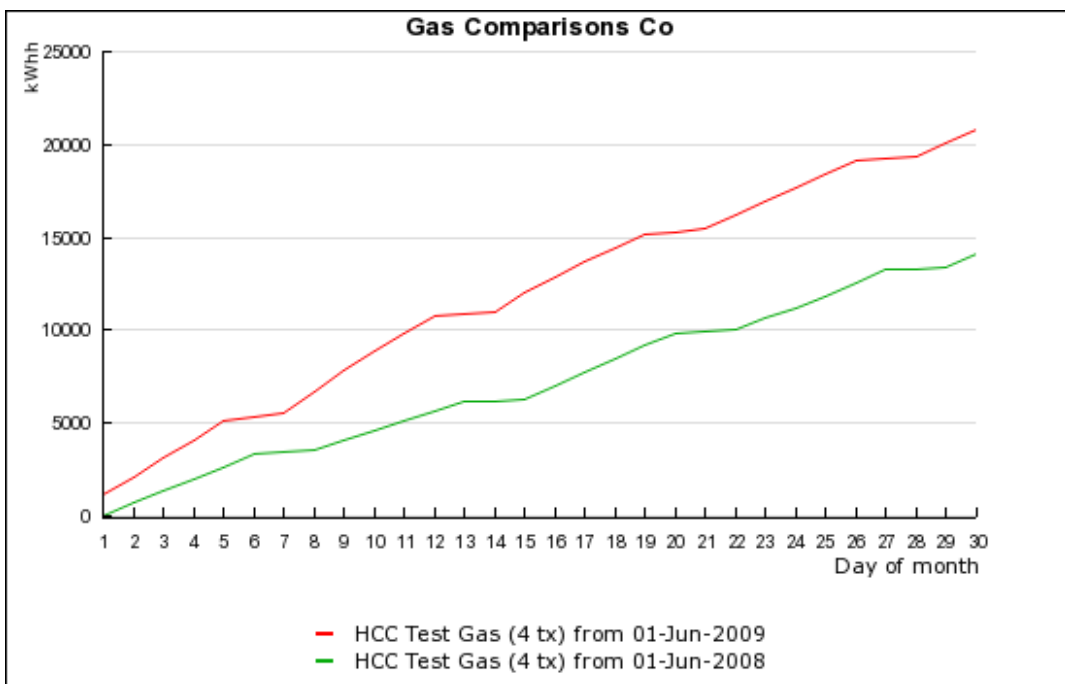

# Smart Metering Energy Report

{a graph cannot be drawn because it is missing trace or date settings}