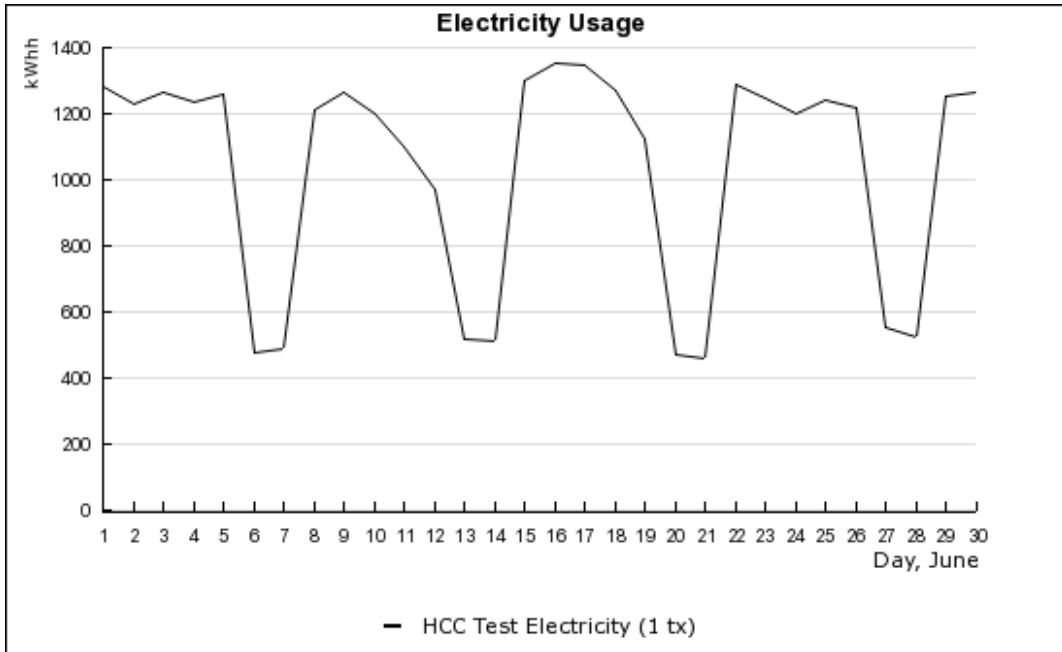

# Smart Metering Energy Report

{a graph cannot be drawn because it is missing trace or date settings}