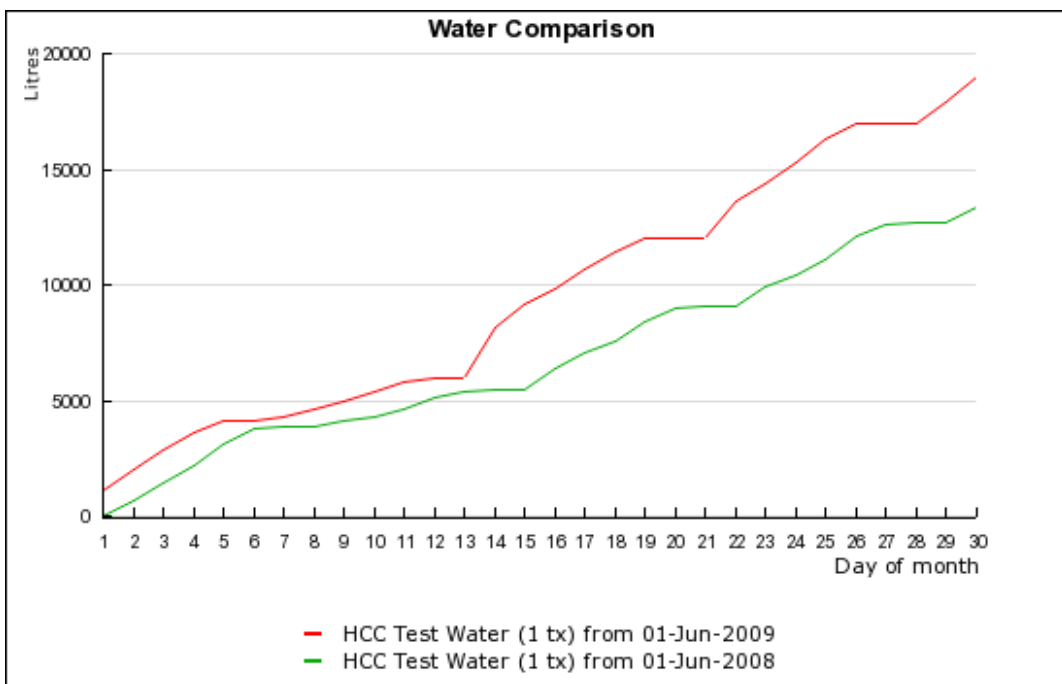

# Smart Metering Energy Report

{a graph cannot be drawn because it is missing trace or date settings}